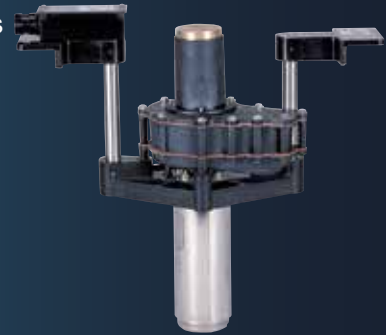

## Aerating Fountains

- Available in both 1/2 hp and 1 hp models
- Proprietary prop designed to maximize GPM and oxygen transfer
- Operates in only 18" of water for the 1/2hp and 24" for the 1hp
- No need for electricity - Solar powered
- Pumps up to 1,000 GPM for optimal aeration
- Everything included except mounting poles for the solar panels

## Display Fountains

- Available in both 1/2hp and 1hp models
- Proprietary centrifugal pump designed for maximum display
- Operates in only 18" of water for the 1/2hp and 24" for the 1hp
- No need for electricity - Solar powered
- Choice of 5 nozzle patterns available
- 80 - 110 GPM output
- Everything included except mounting poles for the solar panels